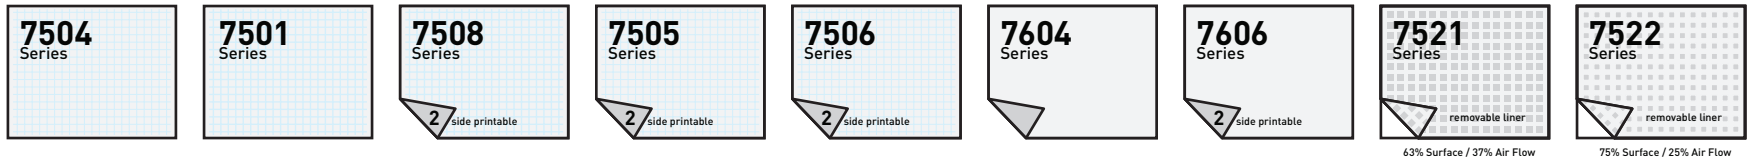

Lumina Banner Print Media

	Banner 13 oz.	Banner 13 oz. High Strength	Banner 18 oz. Blockout	Banner 13 oz. Super Smooth Blockout	Banner 15 oz. Super Smooth Blockout	Banner 13 oz. Scrimless Non-Curling Grey Back	Banner 15 oz. Scrimless Non-Curling Blockout	Banner 8 oz. Mesh Removable Liner	Banner 9 oz. Mesh Removable Liner
Use	General Purpose	General Purpose, High Strength	High Strength, Street & Pole Banners	General Purpose, Displays	General Purpose, Displays	Pop Up or Roll Up Banner Stands	Pop Up or Roll Up Banner Stands	General Purpose	General Purpose
Interior / Exterior	Exterior	Exterior	Exterior	Interior	Interior	Interior	Interior	Exterior	Exterior
Exterior Durability	up to 1 year	up to 1 year	up to 1 year	N/A	N/A	N/A	N/A	up to 1 year	up to 1 year
Wind Exposure	Yes	Yes	Yes	No	No	No	No	Yes	Yes
Blockout	No	No	Yes	Yes	Yes	Yes	Yes	No	No
Curl Resistance	Good	Good	Superior	Excellent	Superior	Superior	Superior	Good	Good
Roll Up Banner	Good	Good	Not Recommended	Better	Better	Best	Best	Not Recommended	Not Recommended
Surface	Smooth 1 Side Print 1 Side	Smooth 1 Side Print 1 Side	Smooth 2 Side Print 2 Side	Super Smooth 2 Side Print 2 Side	Super Smooth 2 Side Print 2 Side	Super Smooth 1 Side Print 1 Side	Super Smooth 1 Side Print 1 Side	Print Front Side Liner Back Side	Print Front Side Liner Back Side
Print Quality	Excellent	Excellent	Excellent	Superior	Excellent	Superior	Superior	Excellent	Superior
Print Technology	SEUL	SEUL	SEUL	SEU	SEU	SEU	SEU	SEUL	SEUL
Denier	500 x 500	1000 x 1000	1000 x 1000	250 x 250	300 x 300	N/A (PVC/PET Laminate)	N/A (PVC/PET Laminate)	1000 x 1000	1000 x 1000
Thread Count	9 x 9	9 x 9	9 x 9	36 x 36	40 x 42	N/A	N/A	12 x 12	12 x 12
Sew Hem	Yes	Yes	Yes	No	No	No	No	Yes	Yes
Tape Hem	Yes	Yes	Yes	Yes	Yes	Yes	Yes	No	No
Heat Weld Hem	Yes	Yes	Yes	Yes	Yes	Yes	Yes	Yes	Yes
Fire Rating	NFPA 701, B1, M2	NFPA 701, B1, M2	NFPA 701, B1, M2	NFPA 701, B1, M2	NFPA 701, B1, M2	N/A	N/A	NFPA 701, B1, M2	NFPA 701, B1, M2
Finish / Color	Gloss White 002 Matte White 049	Gloss White 002 Matte White 049	Matte White 049	Matte White 049	Matte White 049	Luster White 102	Luster White 102	Matte White 508	Matte White 509
Width IN	30, 38, 54, 63	38, 54, 63	54, 63, 38	38, 54	38, 54, 63	38, 54	38, 54	54	54
Length FT	120	120	120	120	120	120	120	120	120